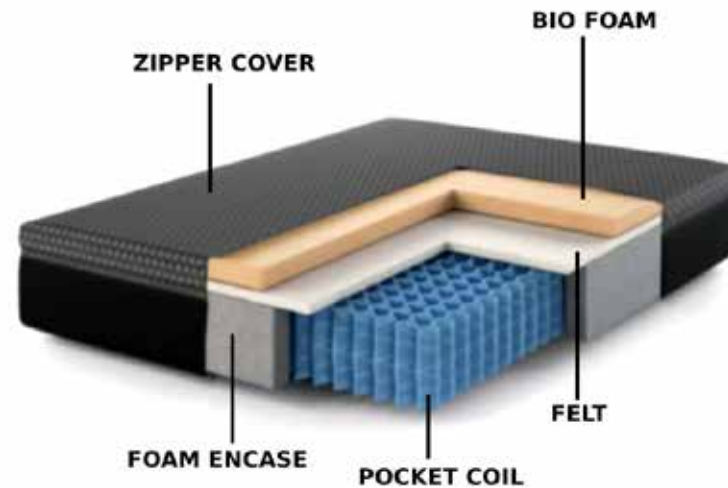

# ALEX

Soft and cushioning on the surface, firm and solid underneath - such is the unique beauty of Alex.

- 10" Hybrid Mattress
- Premium Knit Fabric
- Easy to Remove Zipper Cover
- High Resilient Soft Foam
- 13" Gauge 3 Zoned Pocket Coil
- High Density Foam Encasement
- 10 Years Non Pro-Rated Warranty

## Coil Count

Twin	Double	Queen	King
510	682	800	1024